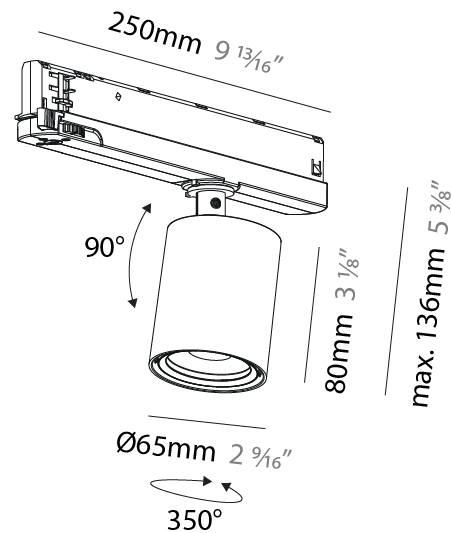

GENERAL

Series: Centriq
Subseries: Centriq In
Brand: Prolicht
Division: Architectural
Mounting Type: Track
Mounting Location: Ceiling
Subcategory: Spots

PHYSICAL

Shape: Cylinder
Diameter (mm): 65
Diameter (in): 2 ⁹/₁₆
Length (mm): 250
Length (in): 9 ¹³/₁₆
Height (mm): 136
Height (in): 5 ³/₈
Light Distribution: Adjustable / Direct
Weight (kg): 0.6
Fixture Finish: SSR / BKV / CWI / CRY / HAB / LAG / UFT / ITA / RUA / RUR / MIC / FTG / MYG / TWT / LOD / PUS / FRO / FUP / KIA / POP / BLS / SPG / MEY / GOH / GUM / CHC / COM / ABZ / JAG / OBR / MOS / ROR
Holder Finish: WHI / BLK
Accent Finish: SSR / BKV / CWI / CRY / HAB / LAG / UFT / ITA / RUA / RUR / MIC / FTG / MYG / TWT / LOD / PUS / FRO / FUP / KIA / POP / BLS / SPG / MEY / GOH / GUM / CHC / COM / ABZ / JAG
Fixture Material: Aluminum

ELECTRICAL

Lamp Type: LED (Zhaga Standard)
Input Wattage (W): 23
Total Output Wattage (W): 20.9
Dimming: Non-Dimmable / 0-10V Dimming
Driver Included: Yes
Driver Location: Integrated
Driver Type: Constant Current - 120Vac
Driver Class: Class 2
Input Voltage (V): 120

LED

Number of LEDs: 1
Color Temperature (°K): 2700 / 3000 / 3500 / 4000
Max. Delivered Lumen (lm): 1975 / 2056 / 2145 / 2245
Nominal Lumen (lm): 2429 / 2529 / 2638 / 2761
CRI: >90 CRI
Lamp Life (hrs): 50000

OPTICAL

Reflector: 24 / 36 / 52
Adjustability: Rotational 360°; Tilt 90°

RATINGS AND CERTIFICATIONS

Certified By: Certified for North American Standards
IP rating: IP20